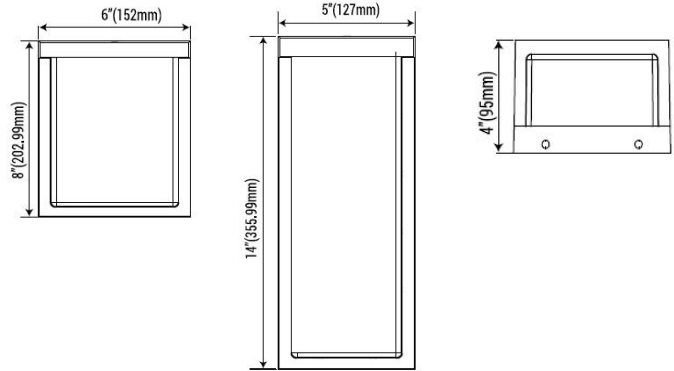

LED Outdoor Wall Sconce - WS Series

Application: Perfect for indoor and outdoor locations such as decks, front doors, porches, patios, corridors, walkways, or any other common areas.

Certification

Dimension

Feature

Selectable CCT
3000K-4000K-5000K

Selectable Wattage
12W-14W-16W
18W-20W-22W

Specifications

Model	HYA-WS-0864-3W3CCT-BK	HYA-WS-1454-3W3CCT-BK
Wattage	12W-14W-16W	18W-20W-22W
Size	W6"xH8"xD4"	W5"xH14"xD4"
Lumen Output	1742 lm	2619 lm
Input Voltage	AC100-277V 50/60Hz	
CCT	3000K-4000K-5000K Selectable	
Beam Angle	125°	
CRI	Ra>80	
Working Temperature	~4°F ~+113°F / ~20°C ~+40°C	
Environment Location	WET LOCATIONS (IP66)	
Lens	White Acrylic	
Life Span	Lumen Maintenance over 70% @ 50,000+ Hours	
Lamp Shell	Oil Rubbed Bronze	
Accessories Option	PC: Photocell Control Pre-Installed	
PCS/BOX	10	10
Master Box Dimension	515mmx32mmx225mm / 20.3"x12.6"x8.9"	515mmx285mmx375mm / 20.3"x11.2"x14.8"
Master Box Weight	6.8KG / 15.21LB	8.3KG / 19.30LB